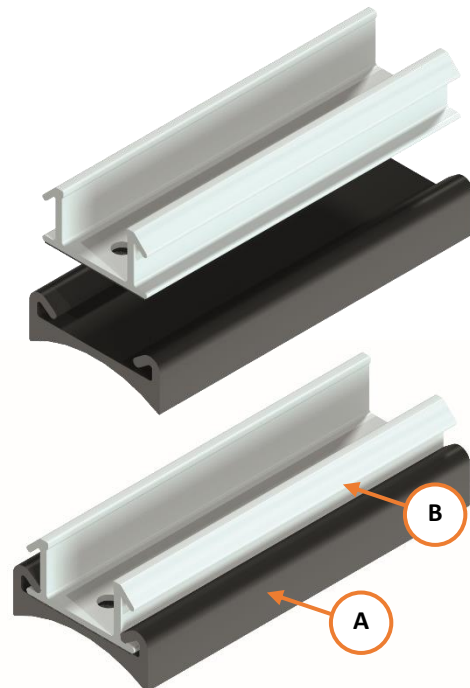

## NEW ITEM: 100-8081 – ADAPTER PROFILE STEEL ROOF CORRUGATED LANDSCAPE

This new adapter profile [A] for corrugated steel roof is designed to match the steel roof mounting profile [B] for corrugated steel roof especially in cases where the PV installation is in landscape orientation. This EPDM profile, with a corrugated shape on one side and the shape of the mounting profile at the other side, can be perfectly adapt around the flat surface of the mounting profile. Thanks to the EPDM cell material a perfect shape adaption and water retaining can be guaranteed. Both items do have the same length; 120mm.

Item A 100-8081 Adapterprofile Steel Roof Corrugated Landscape (NEW)  
Item B 100-8048 Mounting profile landscape

### INFORMATION AND PRICING

Available to order from 01-05-2018

Available for delivery from 01-06-2018

Art.no.	Description	Unit	Gross price	Weight (KG)	Intrastat code	VPE
100-8081	Adapter profile Steel roof corrugated landscape	Pcs	€ 1,30	0,061	40161000	100